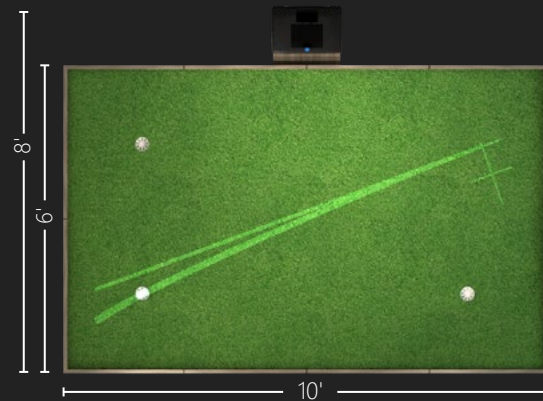

PuttView P7 Plus

Dimensions

Specifications

Width Green only	6'
Width incl. Tower	8'
Length	10'
Height	6' 10"
Weight	150 kg
Min. Ceiling Height	7'
Stimp (Green Speed)	11 - 12
Installation*	Self-Assembly

* This product comes as a self-assembly unit and with a tablet as remote control.