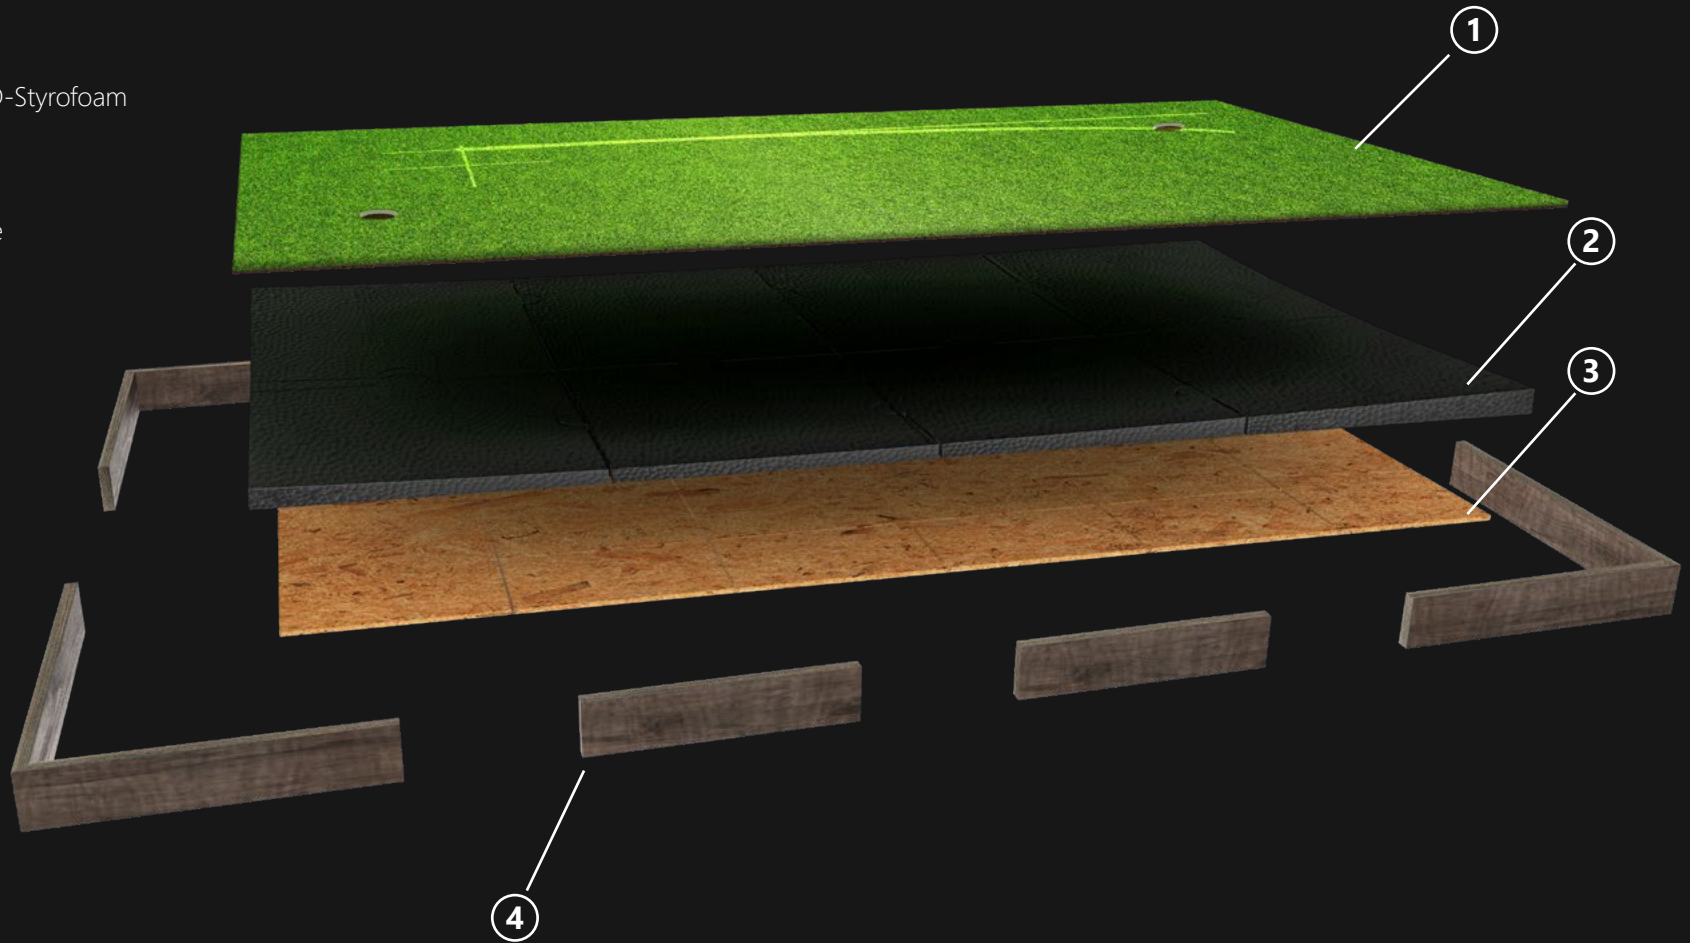

P7

P7 Plus

Home Series

Green Components

Specifications

- ① Putting Turf
- ② CNC-Milled HD-Styrofoam
- ③ MDF Plates
- ④ Wooden Frame

PuttView P7 & P7 Plus

Green Design & Putts

Specifications

① Severe Slope	3%
② Moderate Slope	2%
③ Mild Slope	0.5%
Max. Putt length	9'
Real Holes	3x
Projected Holes	1x
Stimp (Green Speed)	11-12

Configure PuttView to play from any Position on the Green to any Hole location. Selected example Putts:

Right-Left 3', 6', 9'

Left-Right 3', 6', 9'

Straight Putt 3', 6', 9'

Double Break 9'

PuttView P7

Dimensions

Specifications

Width Green only	6'
Width incl. Tower	8'
Length	10'
Height	6' 10"
Weight	150 kg
Min. Ceiling Height	7'
Stimp (Green Speed)	11 - 12
Installation*	Self-Assembly

* This product comes as a self-assembly unit and with a touch screen.

PuttView P7 Plus

Dimensions

Specifications

Width Green only	6'
Width incl. Tower	8'
Length	10'
Height	6' 10"
Weight	150 kg
Min. Ceiling Height	7'
Stimp (Green Speed)	11 - 12
Installation*	Self-Assembly