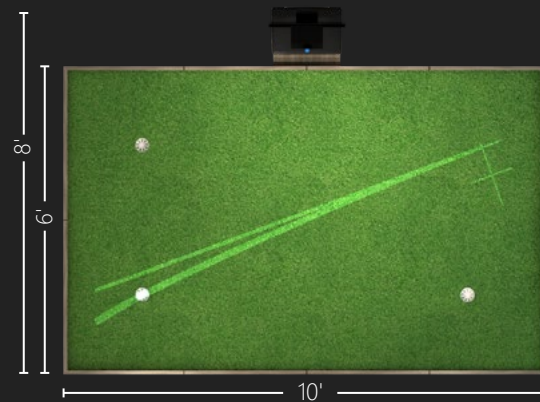

Specifications

① Severe Slope	3%
② Moderate Slope	2%
③ Mild Slope	0.5%
Max. Putt length	9'
Real Holes	3x
Projected Holes	1x
Stimp (Green Speed)	11-12

Configure PuttView to play from any Position on the Green to any Hole location. Selected example Putts:

Right-Left 3', 6', 9'

Left-Right 3', 6', 9'

Straight Putt 3', 6', 9'

Double Break 9'

PuttView P7

Dimensions

Specifications

Width Green only	6'
Width incl. Tower	8'
Length	10'
Height	6' 10"
Weight	150 kg
Min. Ceiling Height	7'
Stimp (Green Speed)	11 - 12
Installation*	Self-Assembly