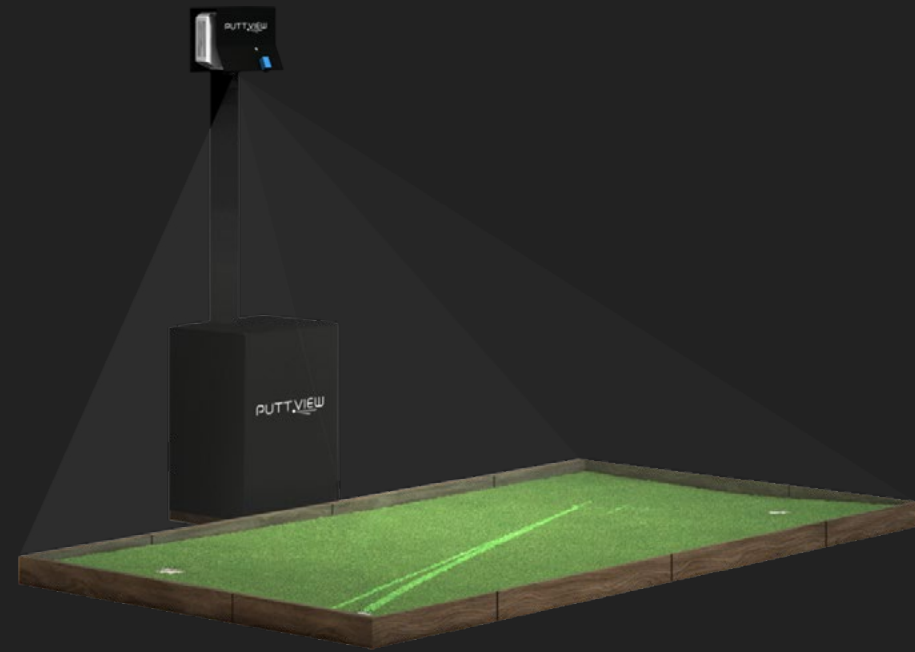

Right-Left 3', 6', 9'

Left-Right 3', 6', 9'

Straight Putt 3', 6', 9'

Double Break 9'

PuttView P7

Dimensions

Specifications

Width Green only	6'
Width incl. Tower	8'
Length	10'
Height	6' 10"
Weight	150 kg
Min. Ceiling Height	7'
Stimp (Green Speed)	11 - 12
Installation*	Self-Assembly

* This product comes as a self-assembly unit and with a touch screen.

PuttView P7 Plus

Dimensions

Specifications

Width Green only	6'
Width incl. Tower	8'
Length	10'
Height	6' 10"
Weight	150 kg
Min. Ceiling Height	7'
Stimp (Green Speed)	11 - 12
Installation*	Self-Assembly