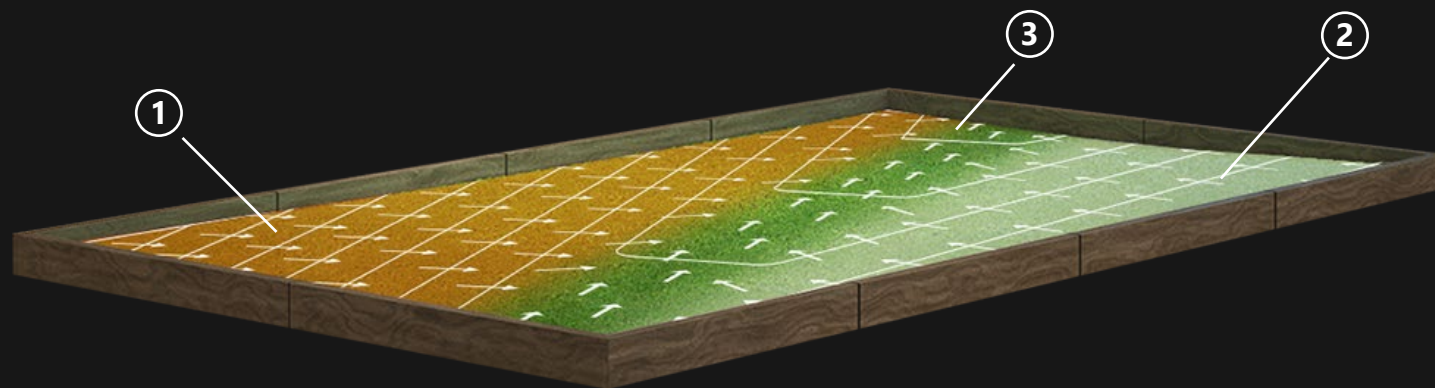

P7

P7 Plus

Home Series

Green Components

Specifications

- ① Putting Turf
- ② CNC-Milled HD-Styrofoam
- ③ MDF Plates
- ④ Wooden Frame

PuttView P7 & P7 Plus

Green Design & Putts

Specifications

① Severe Slope	3%
② Moderate Slope	2%
③ Mild Slope	0.5%
Max. Putt length	9'
Real Holes	3x
Projected Holes	1x
Stimp (Green Speed)	11-12

Configure PuttView to play from any Position on the Green to any Hole location. Selected example Putts:

Right-Left 3', 6', 9'

Left-Right 3', 6', 9'

Straight Putt 3', 6', 9'

Double Break 9'

PuttView P7

Dimensions

Specifications

Width Green only	6'
Width incl. Tower	8'
Length	10'
Height	6' 10"
Weight	150 kg
Min. Ceiling Height	7'
Stimp (Green Speed)	11 - 12
Installation*	Self-Assembly